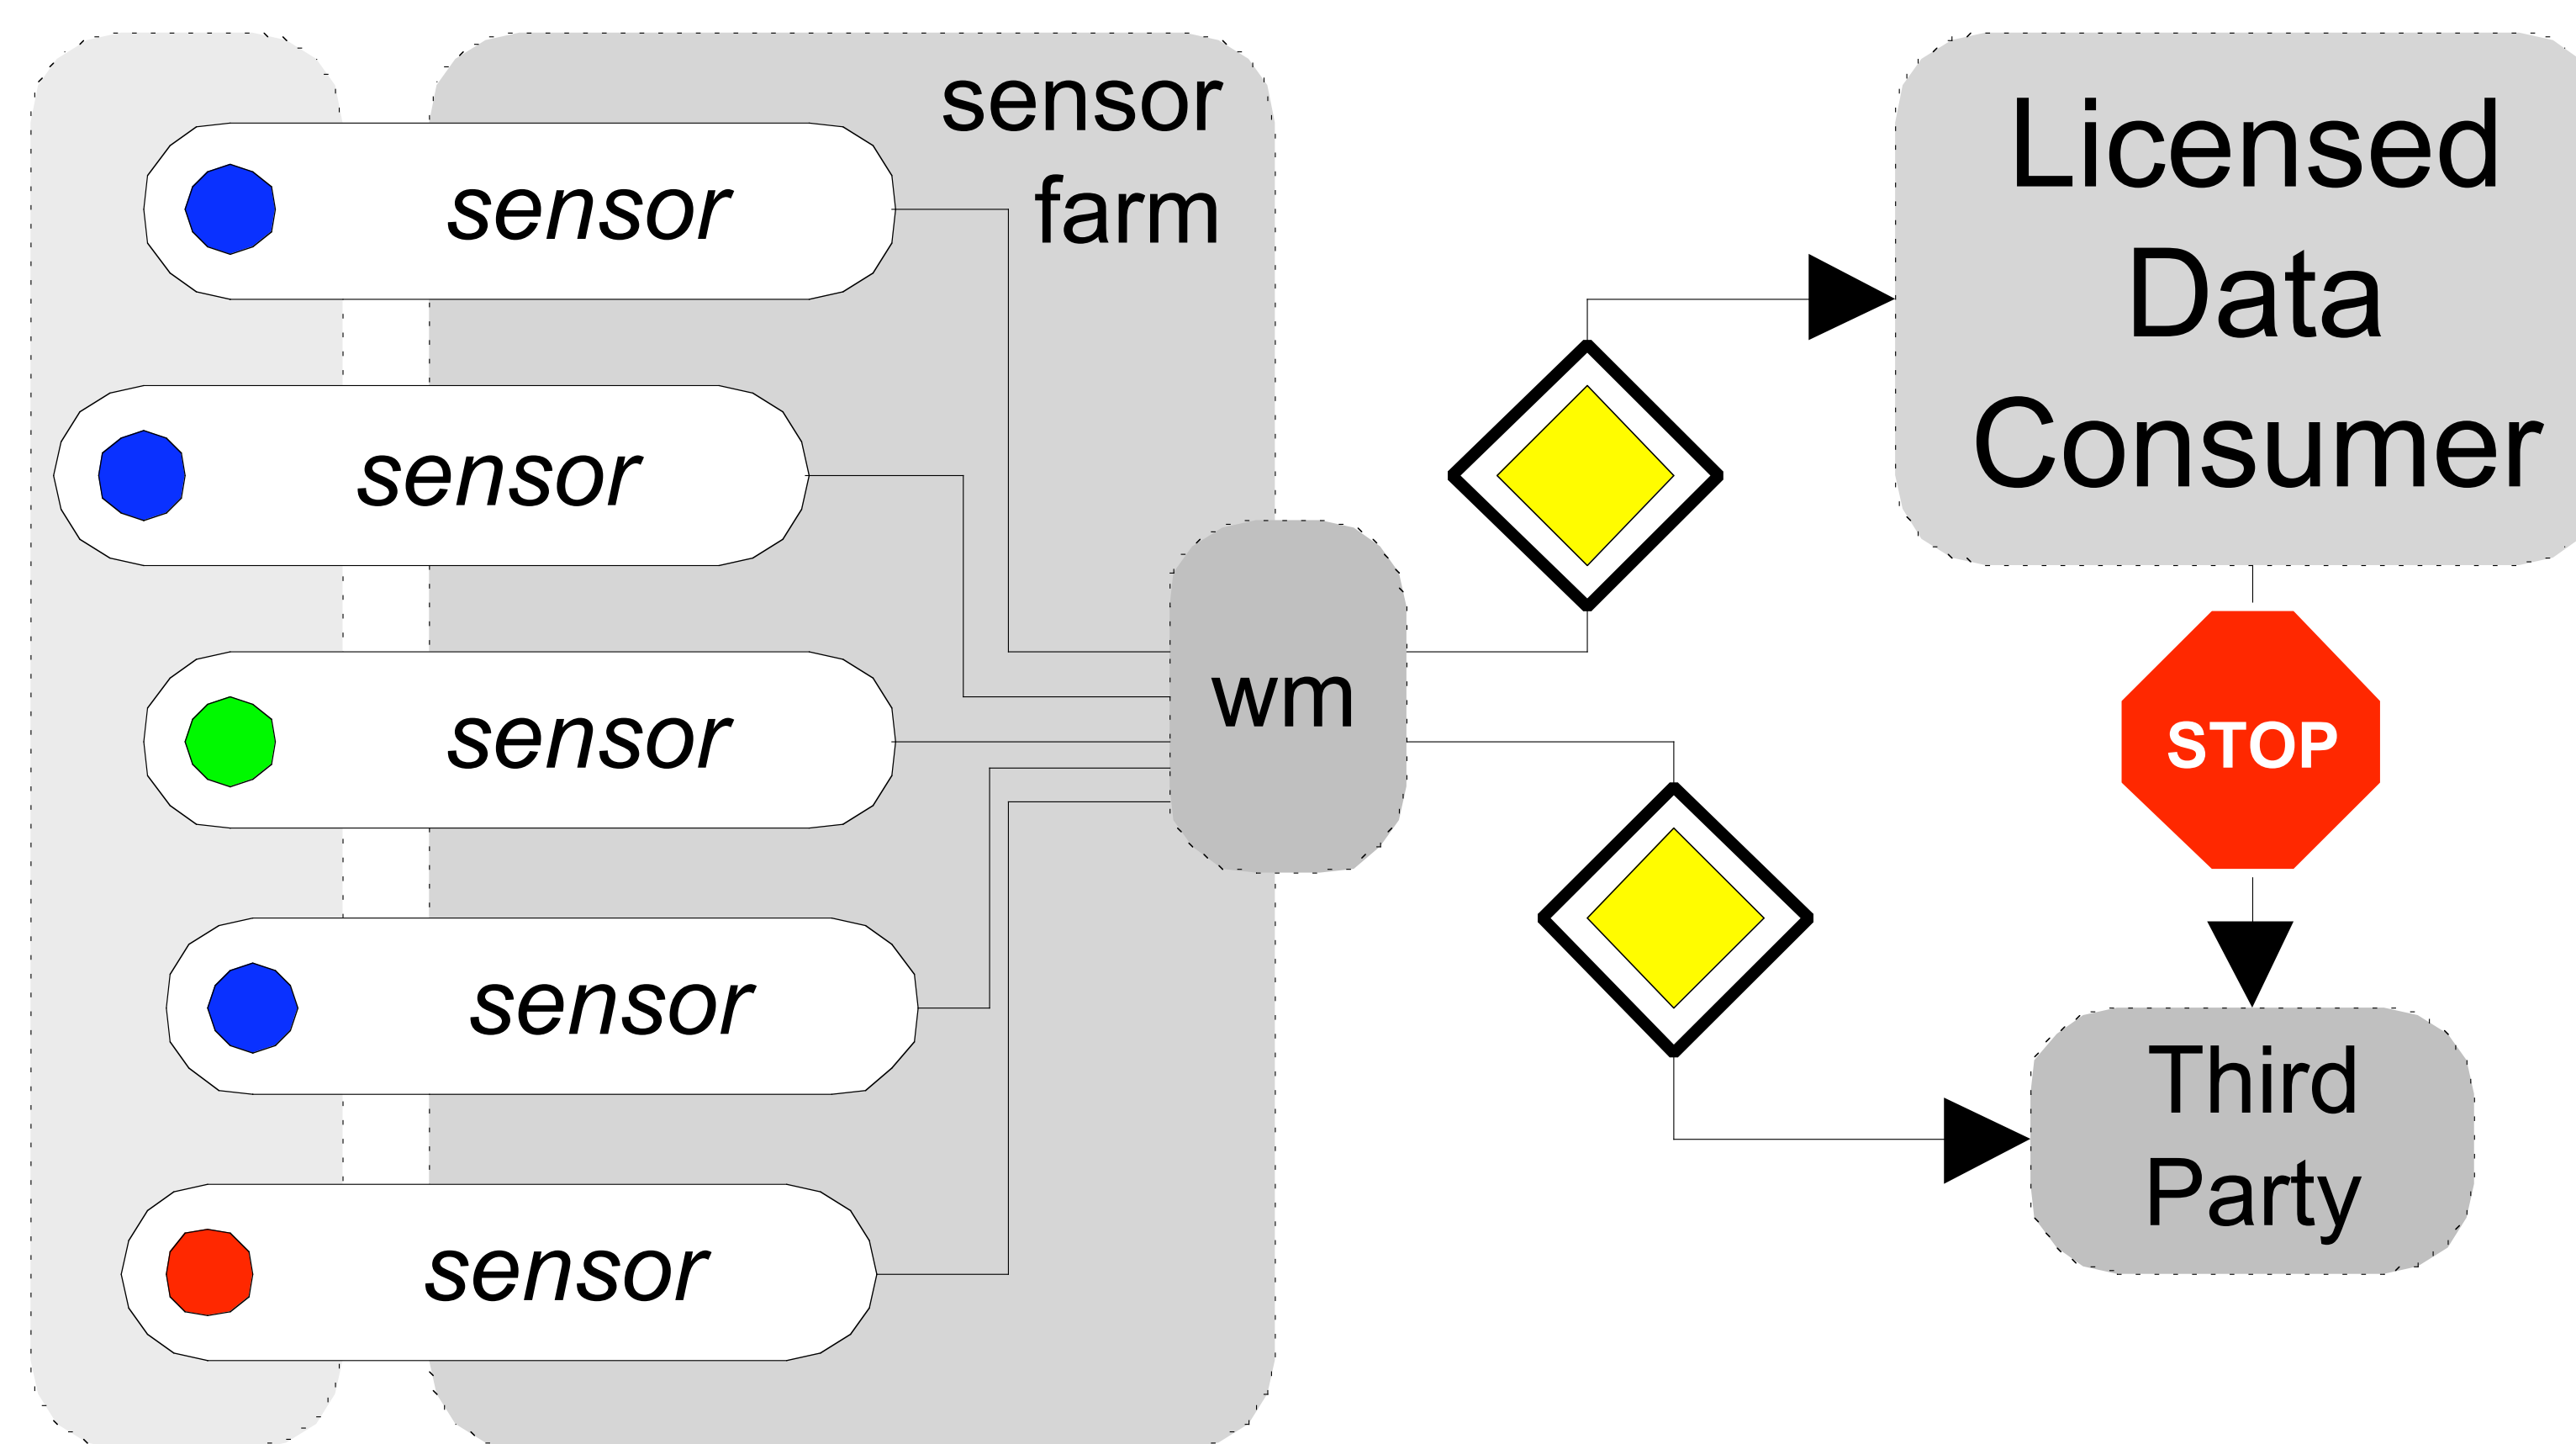

Rights Protection for Relational Data and Sensor Streams

Radu Sion, Mike Atallah, Sunil Prabhakar

Relational Data Scenario

sensing environment

Sensor Streams Scenario

"Consumer-Driven" Watermarking

Sensor Stream Watermarking: Implementation

Relational Data: Snapshot