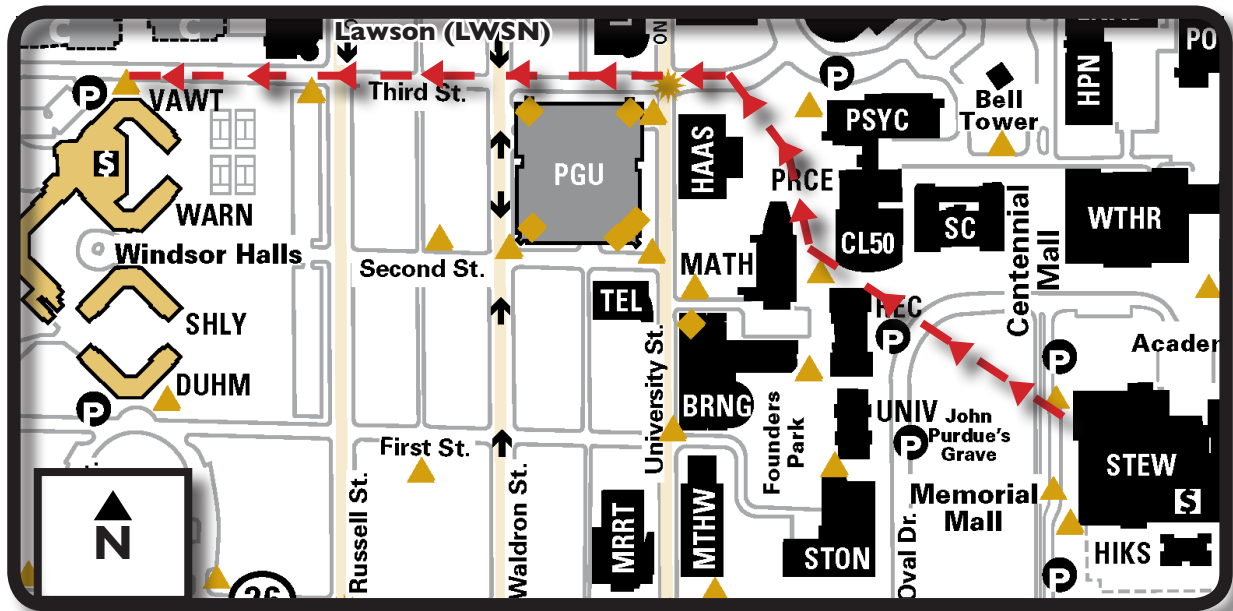

# Event Locations

Lunch at  
Vawter Residence Hall  
Windsor Dining Court  
(VAWT)

Stewart Center  
(STEW)

Purdue  
Memorial Union

# Walking Map

STEW to VAWT (Windsor Dining Court)

Transportation will also be available  
from Stewart Center to  
Windsor Dining Court and back.

Stewart pick-up and drop-off is located at the west  
entrance of the building.