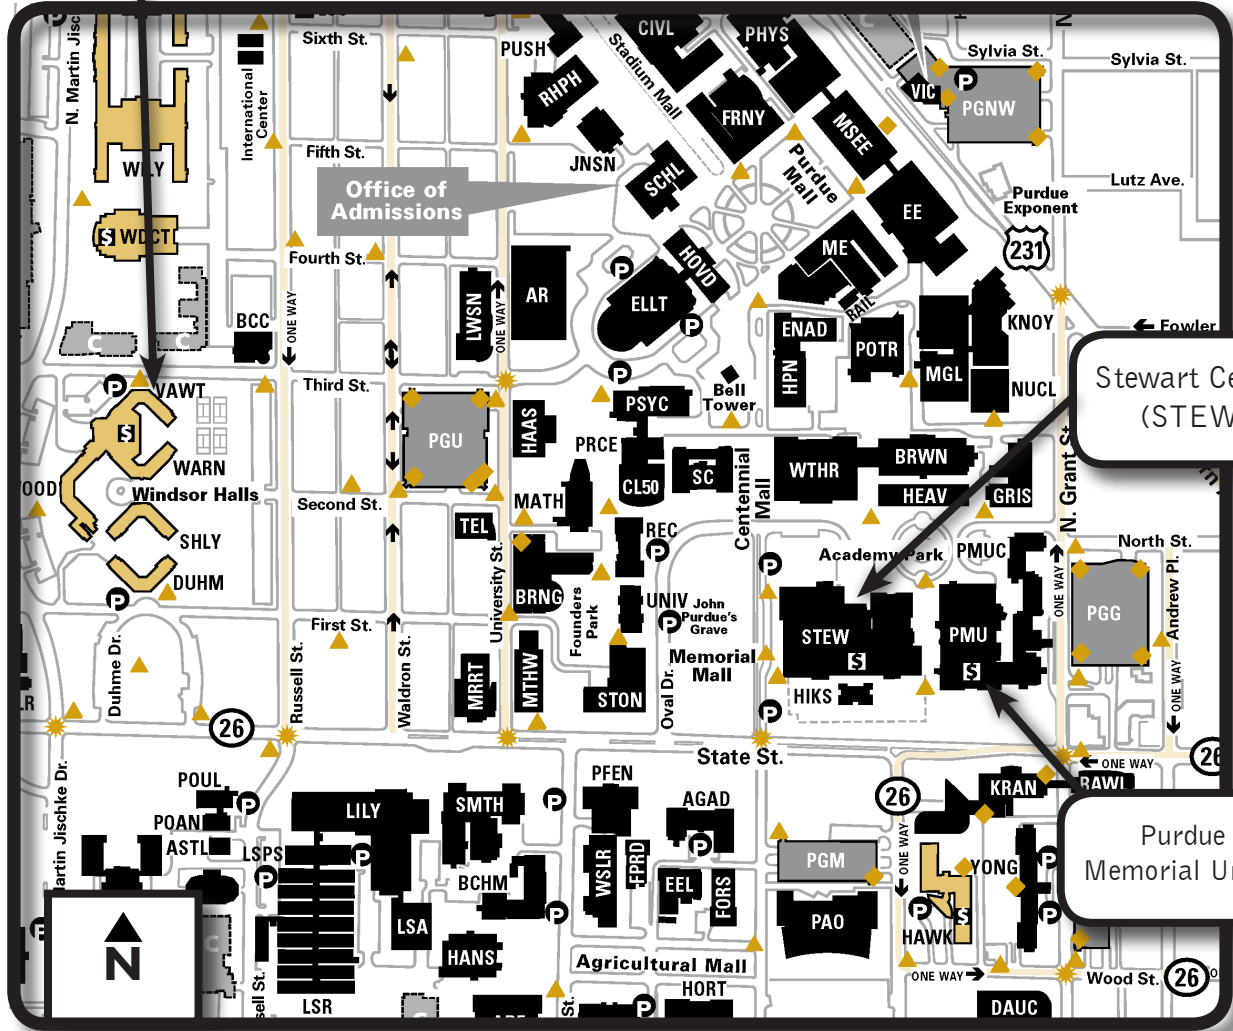

# Event Locations

Lunch at  
Vawter Residence Hall  
Windsor Dining Court  
(VAWT)

Stewart Center  
(STEW)

Purdue  
Memorial Union

# Walking Map

STEW to VAWT (Windsor Dining Court)

Transportation will also be available  
from Stewart Center to  
Windsor Dining Court and back.

Stewart pick-up and drop-off is located at the west  
entrance of the building.